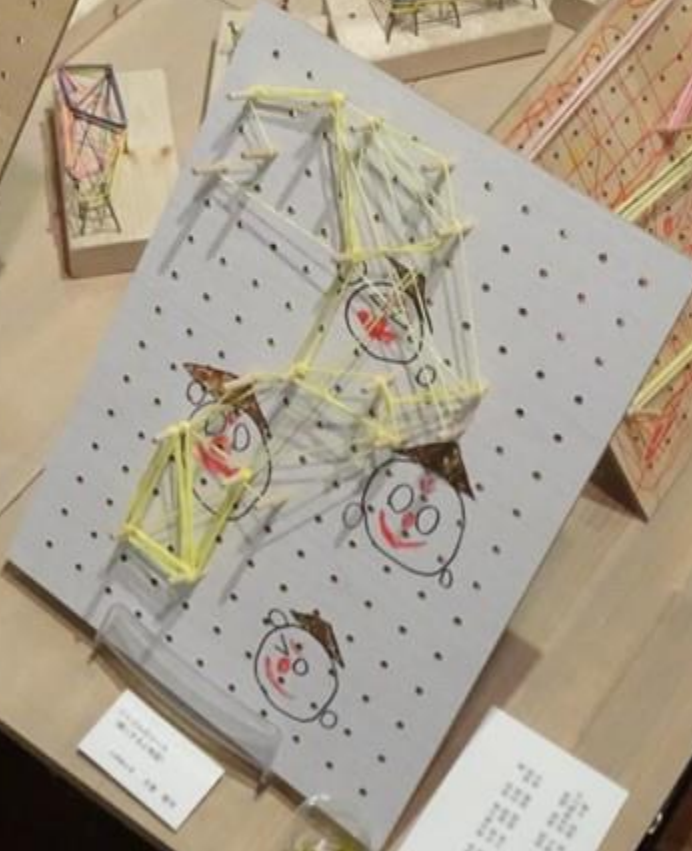

Small white label with text.

Small white label with text.

Small white label with text.

Small white label with text.

Small white label with text.

Small white label with illegible text.

Small white label with illegible text.

Two small white labels with illegible text.

なつな

2023  
9/28

FENAR

ラーガン 大勢 超  
う、り、太、う、足  
は、る、を、は、つ、ま  
を、ら、い、の、こ

ハグ、ハグ、ハグ  
ハグ、ハグ、ハグ  
ハグ、ハグ、ハグ

OUT

セカ

Small white labels with text, likely providing information about the models or the project.